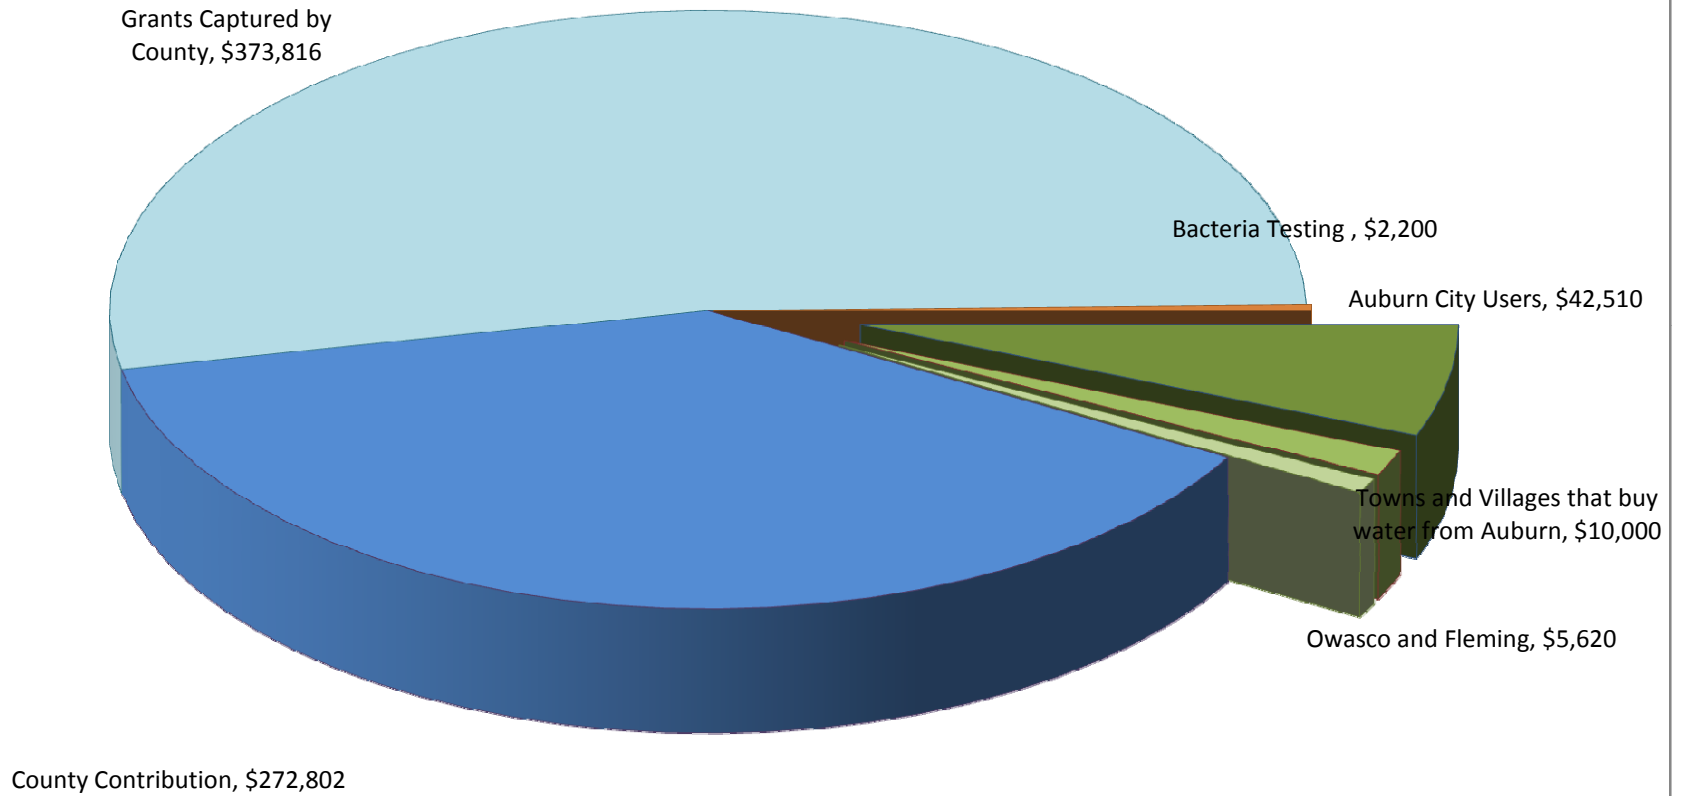

Owasco Lake Protection Expenditures 2009

Owasco Lake Watershed Inspection Program funded by Drinking Water Users 8%

County's contributions to Owasco Lake Protection 92%